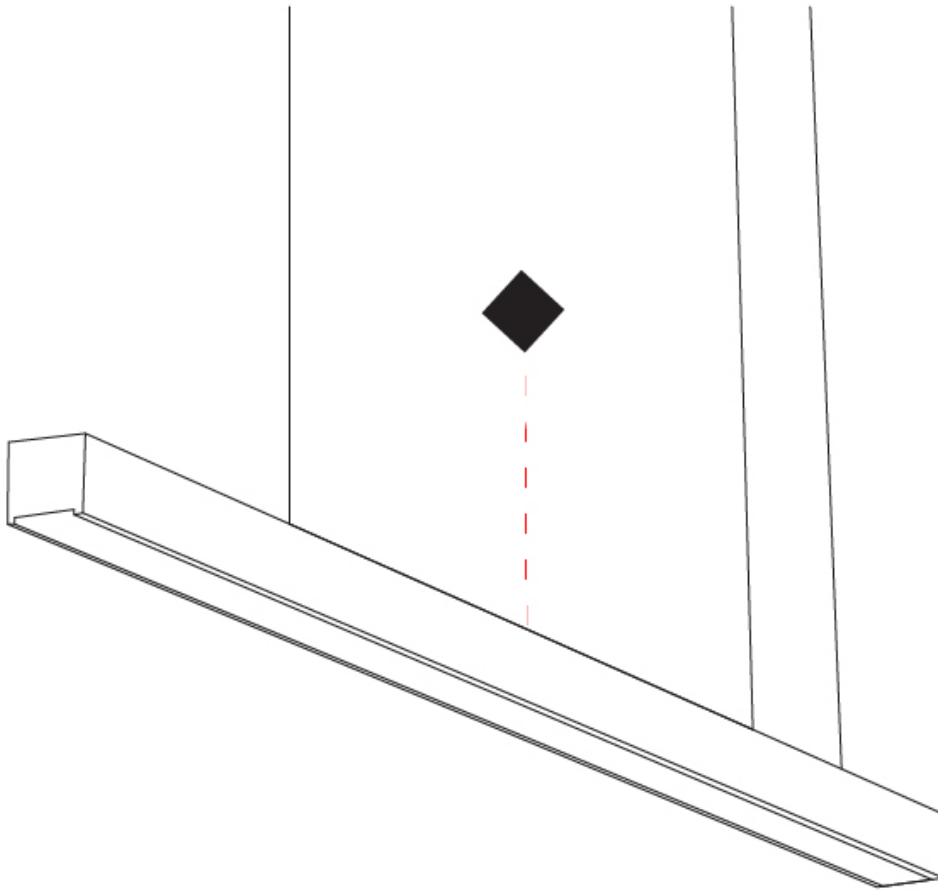

LED60 SUSPENSION

D71019-

PROJECT

TYPE

SPECIFIER

QUANTITY

DATE